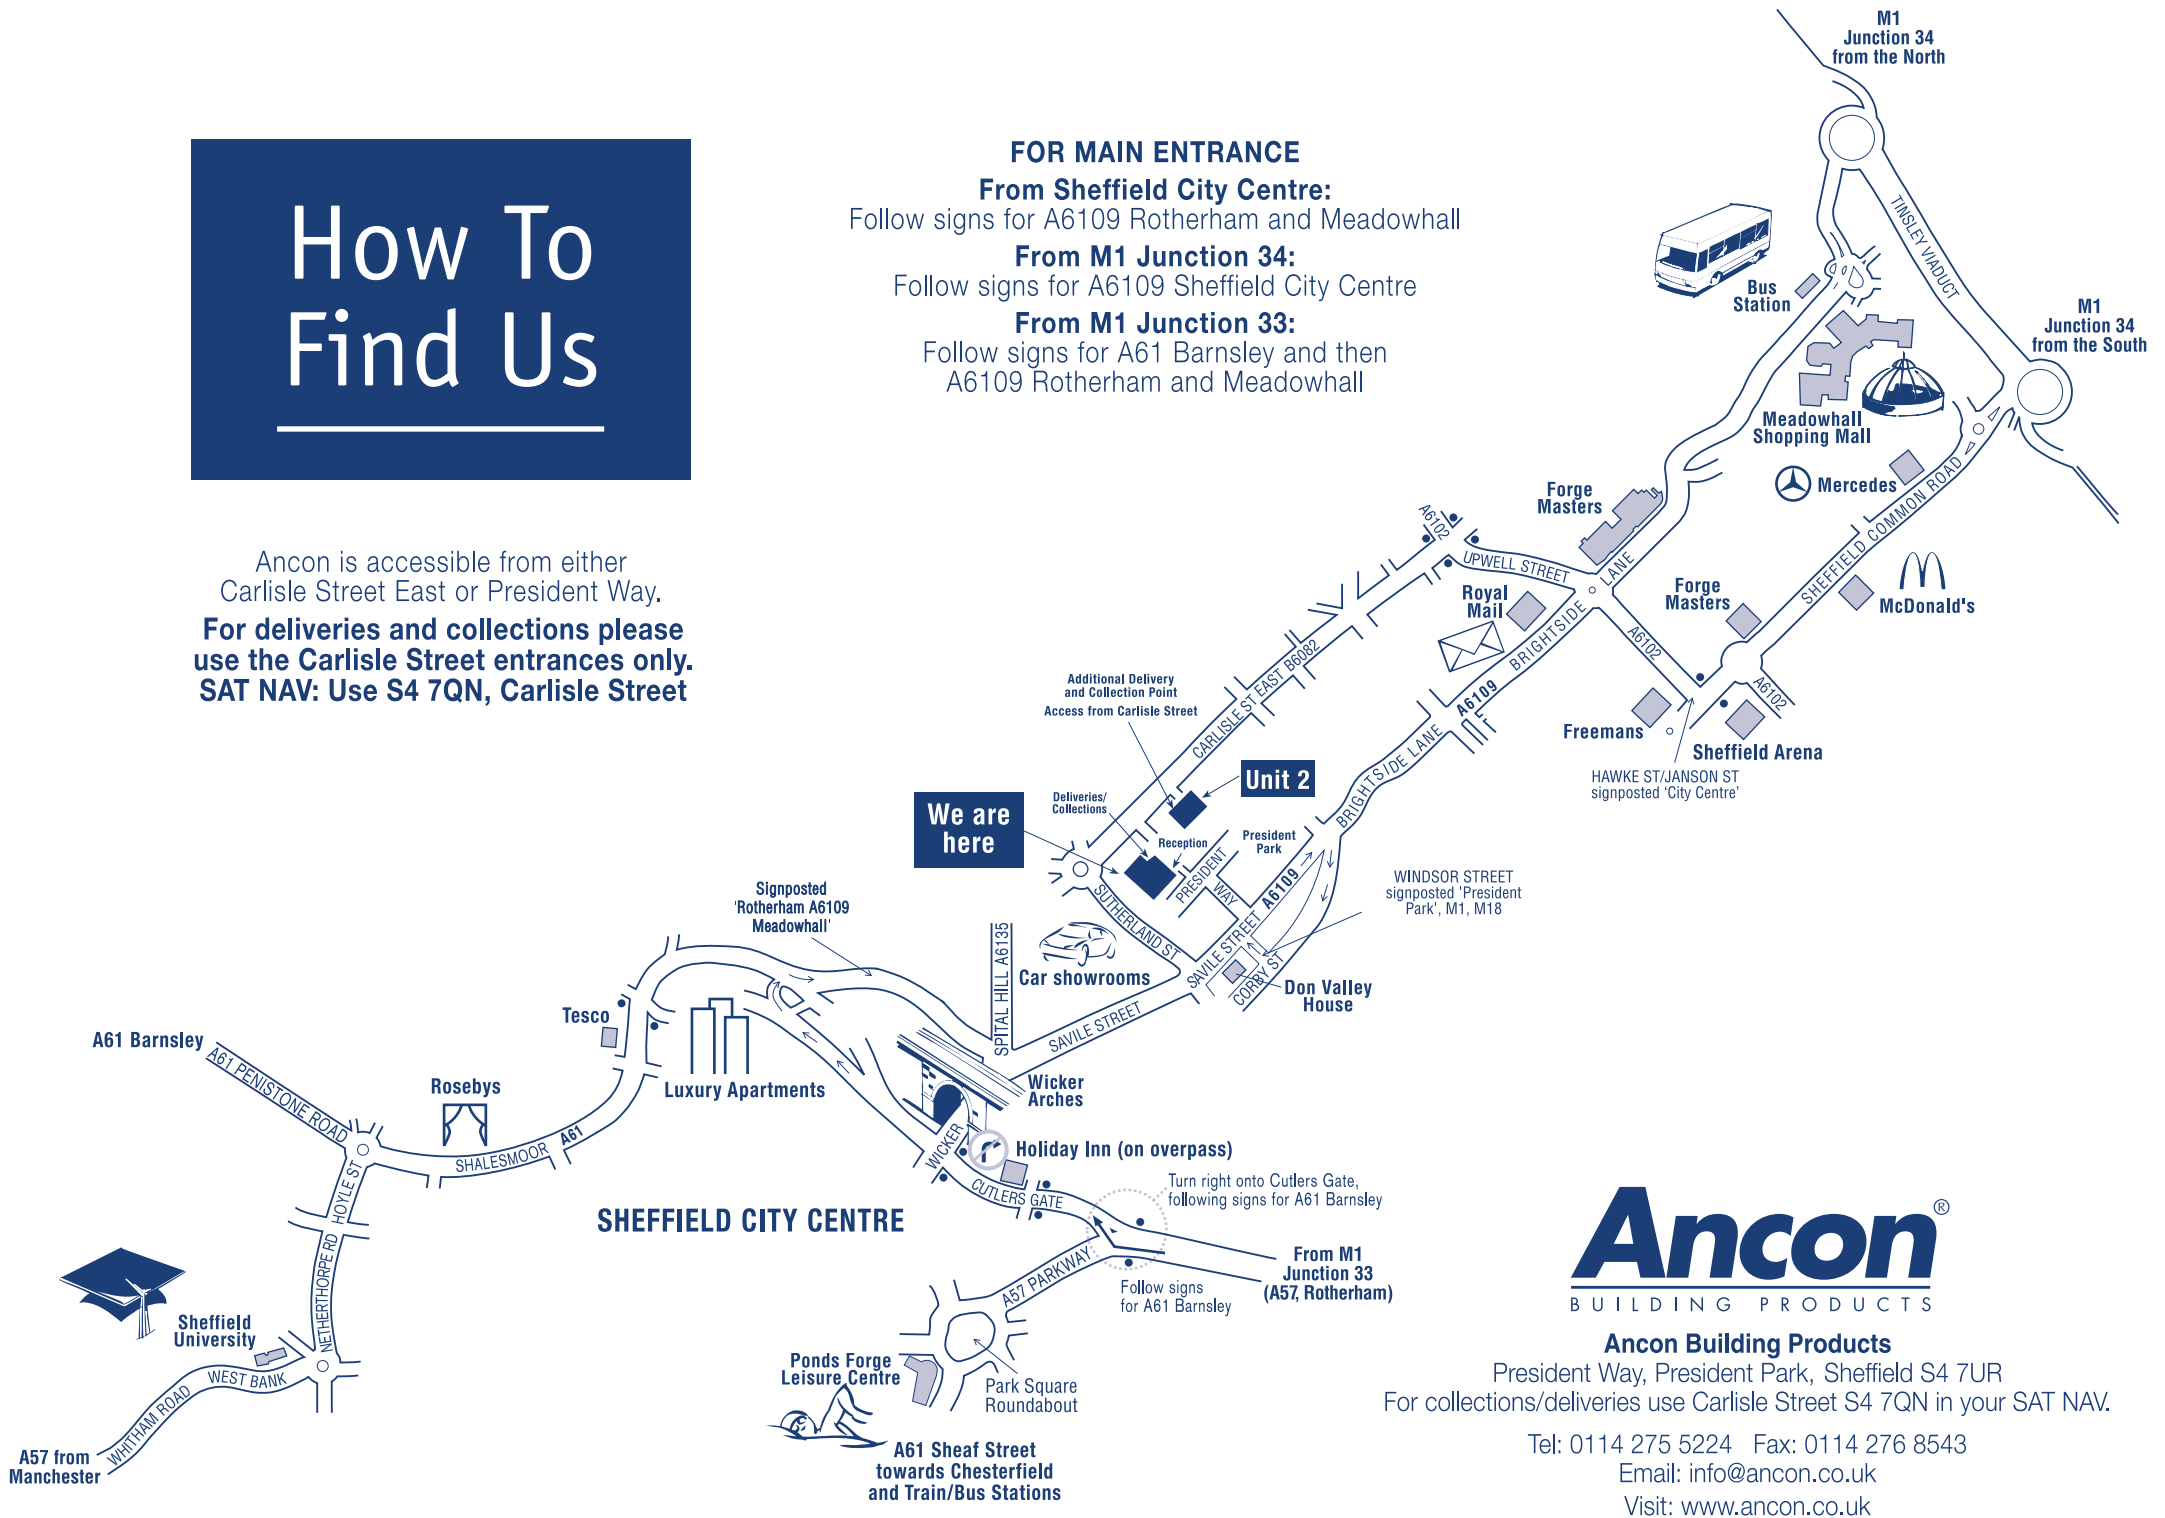

How To Find Us

Ancon is accessible from either Carlisle Street East or President Way.

For deliveries and collections please use the Carlisle Street entrances only.
SAT NAV: Use S4 7QN, Carlisle Street

FOR MAIN ENTRANCE
From Sheffield City Centre:
 Follow signs for A6109 Rotherham and Meadowhall
From M1 Junction 34:
 Follow signs for A6109 Sheffield City Centre
From M1 Junction 33:
 Follow signs for A61 Barnsley and then A6109 Rotherham and Meadowhall

Ancon[®]
 BUILDING PRODUCTS

Ancon Building Products
 President Way, President Park, Sheffield S4 7UR
 For collections/deliveries use Carlisle Street S4 7QN in your SAT NAV.

Tel: 0114 275 5224 Fax: 0114 276 8543
 Email: info@ancon.co.uk
 Visit: www.ancon.co.uk