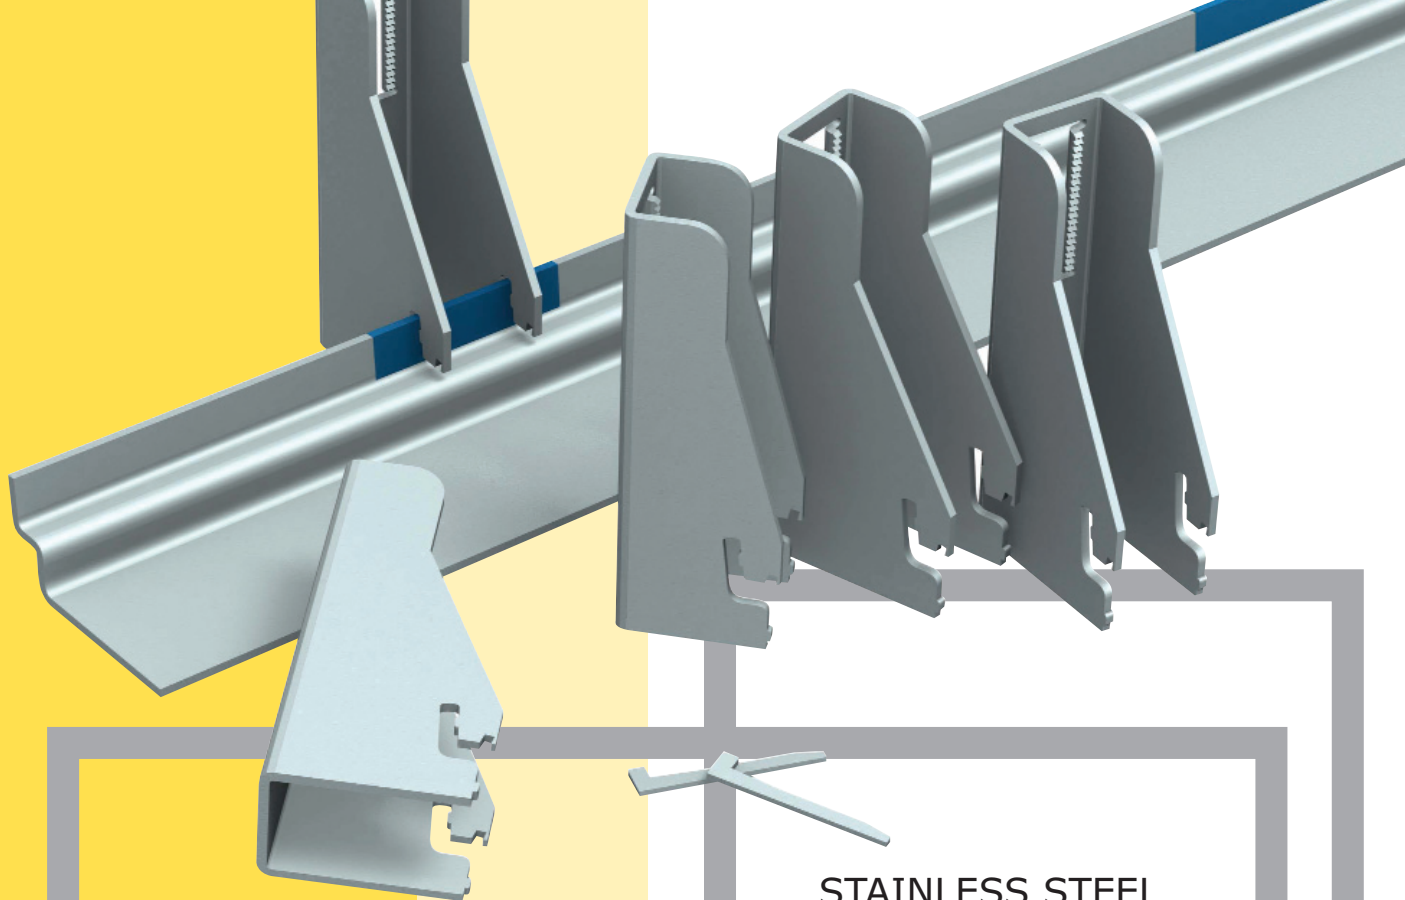

BESPOKE AND SPECIALISED
SUPPLY AND FIX SERVICE OFFERED

Atspeed's vast experience and proven track record in servicing the construction industry means that in choosing Atspeed for Stainless Steel you couldn't be in safer hands.

STAINLESS STEEL
WINDPOSTS,
BRICKWORK SUPPORT
SYSTEMS, TIES & HEAD
RESTRAINTS FROM
ATSPEED
IN PARTNERSHIP WITH ANCON®

atspeed
steels lintels facades

atspeed
steels lintels facades

FAX BACK TODAY ON: 0870 770 8731 or telephone Jo on:
0870 777 2709 or email to joanne.harris@atspeed.co.uk

Name _____ Position _____ Company _____

Address _____

Post code _____ Telephone _____

Fax _____ Email _____

Please contact me: I am interested in ☐ Supply and fix ☐ Stainless Steel products
☐ Supply only ☐ Lintels and steels
☐ All products that Atspeed offers