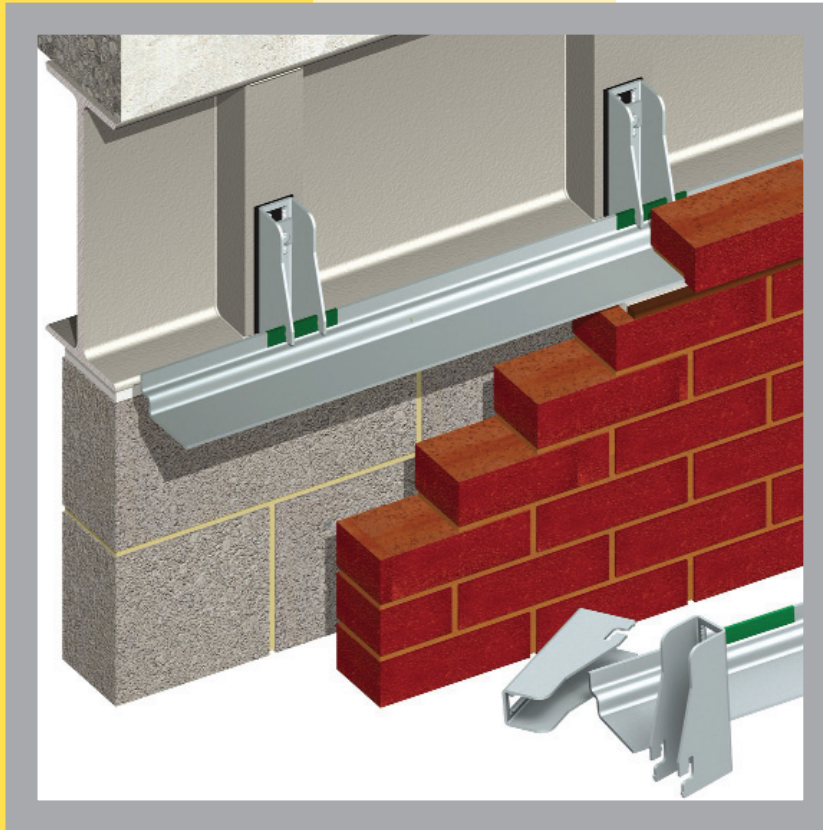

SUPPLY AND FIX SERVICE OFFERED

atspeed

steels lintels facades

atspeed specialist distributors of

BESPOKE STAINLESS STEEL WINDPOSTS, BRICKWORK SUPPORT SYSTEMS, TIES & HEAD RESTRAINTS

atspeed

steels lintels facades

in partnership with:

Ancon®
BUILDING PRODUCTS

ATSPEED'S SPECIALISED SERVICE

- ✓ Stainless Steel windposts, brickwork support systems, ties and head restraints
- ✓ Fast, efficient delivery - SUPPLY ONLY OR SUPPLY AND FIX
- ✓ Complete management from design to site
- ✓ Atspeed's highly experienced staff take away all the hassle - benefiting the customer with just one point of contact
- ✓ Highly competitive prices
- ✓ Atspeed offers the construction industry total packages with all their structural products