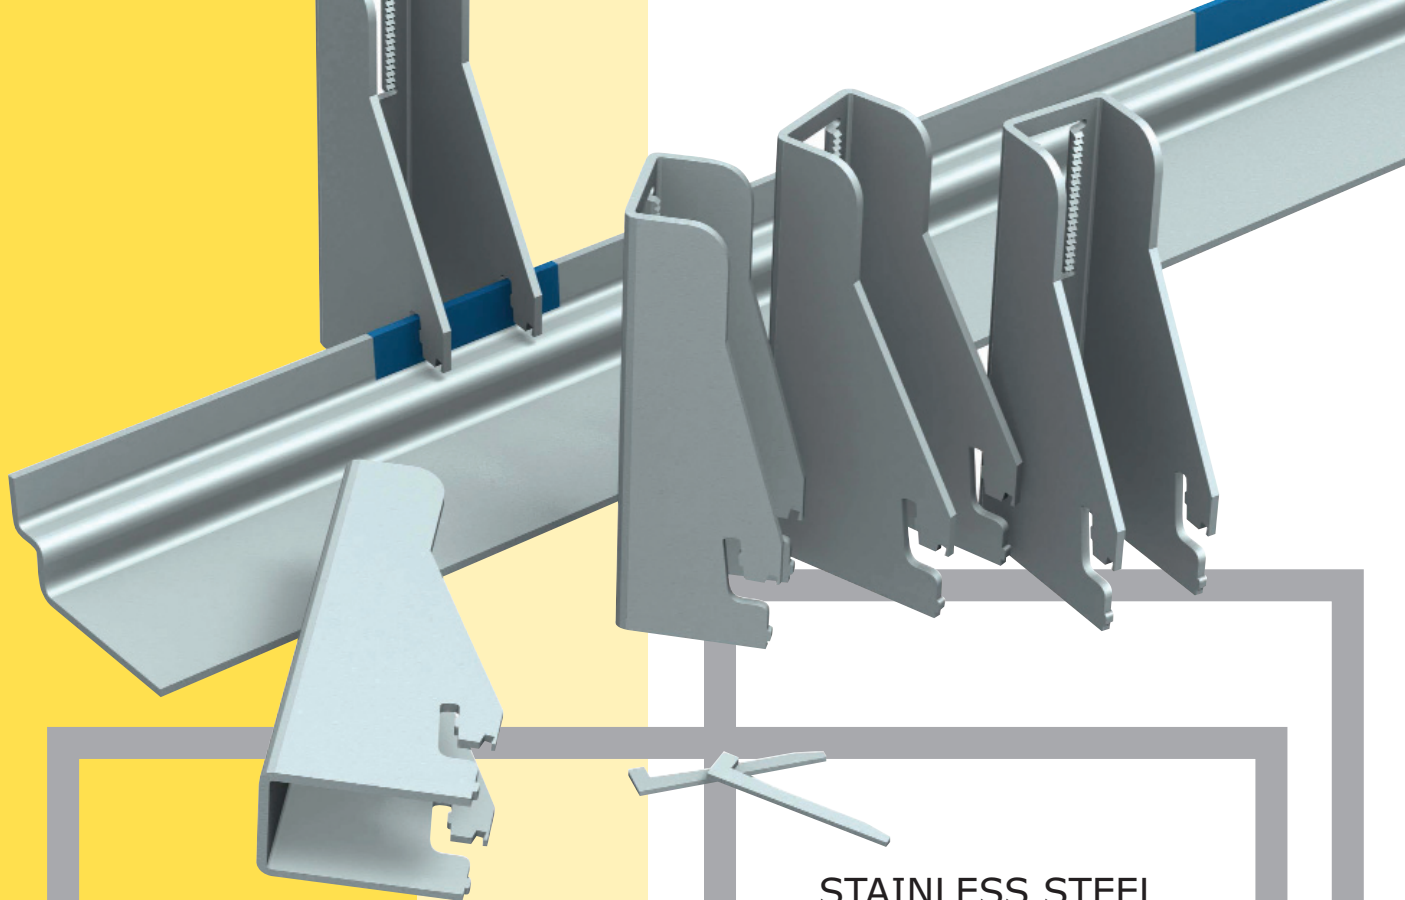

BESPOKE AND SPECIALISED
SUPPLY AND FIX SERVICE OFFERED

Atspeed's vast experience and proven track record in servicing the construction industry means that in choosing Atspeed for Stainless Steel you couldn't be in safer hands.

STAINLESS STEEL
WINDPOSTS,
BRICKWORK SUPPORT
SYSTEMS, TIES & HEAD
RESTRAINTS FROM
ATSPEED
IN PARTNERSHIP WITH ANCON®

atspeed
steels lintels facades

atspeed
steels lintels facades

FAX BACK TODAY ON: 0870 770 8731 or telephone Jo on:
0870 777 2709 or email to joanne.harris@atspeed.co.uk

Name _____ Position _____ Company _____

Address _____

Post code _____ Telephone _____

Fax _____ Email _____

Please contact me: I am interested in

☐ Supply and fix	☐ Stainless Steel products
☐ Supply only	☐ Lintels and steels
	☐ All products that Atspeed offers